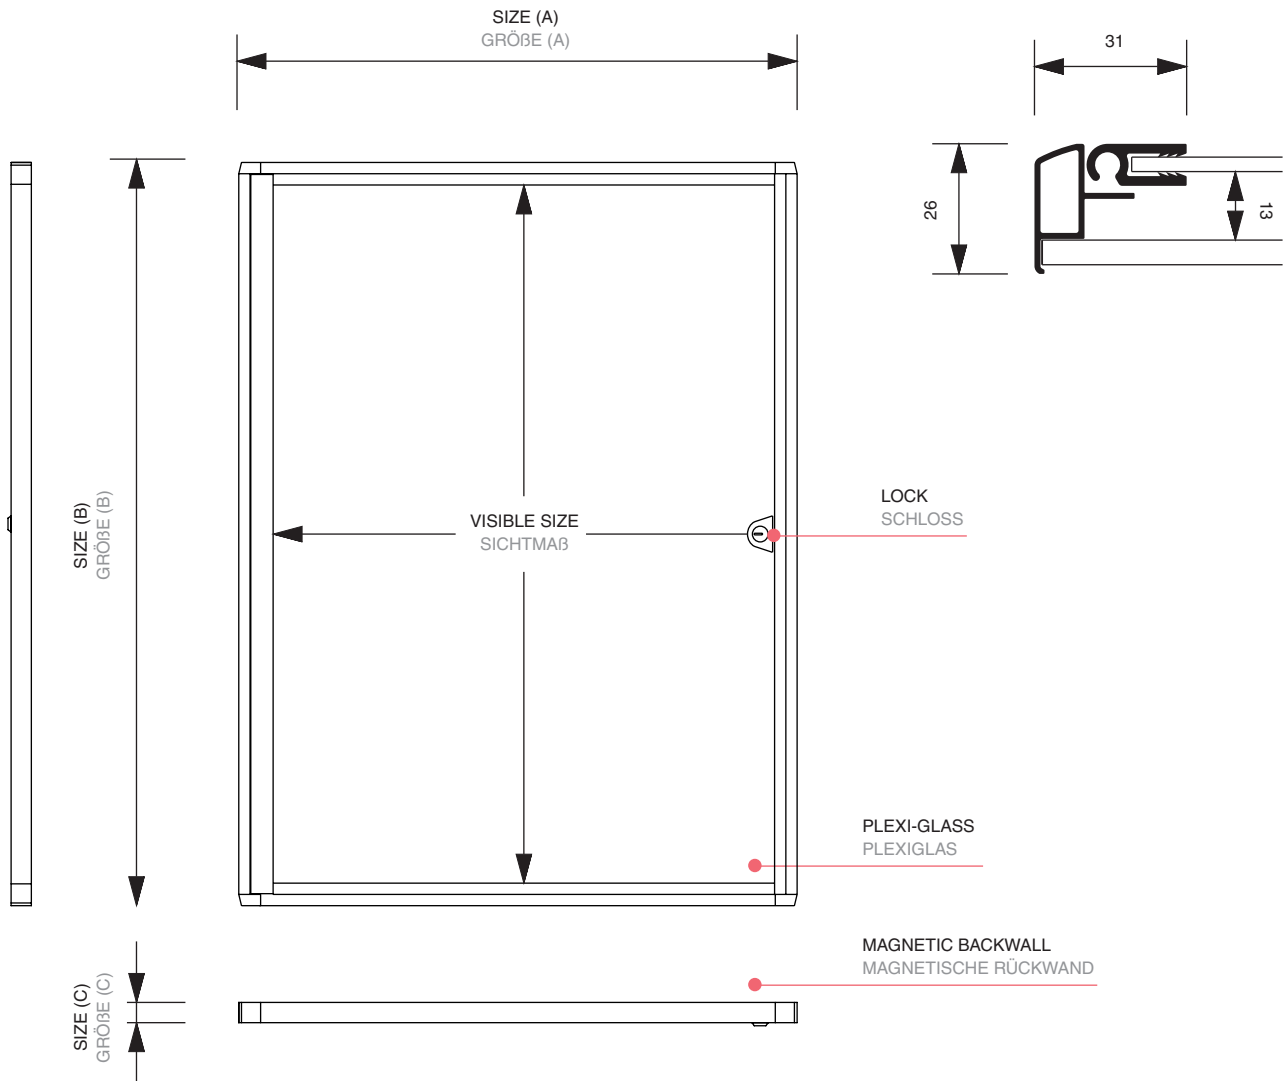

PRODUCT SHEET

Lockable Notice Board XS

LOCKABLE NOTICE BOARDS > INDOOR MAGNETIC

ACCESSORIES ZUBEHÖR